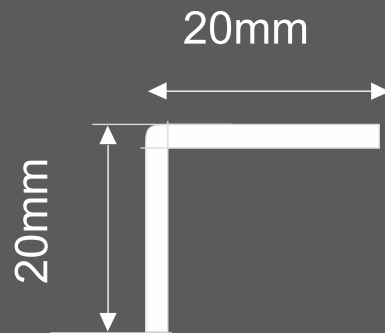

Corner-Profile (L-Type)

Colours Available:

- 3000mm Length
- 0.5mm Thickness
- SS-304
- PVD Colours