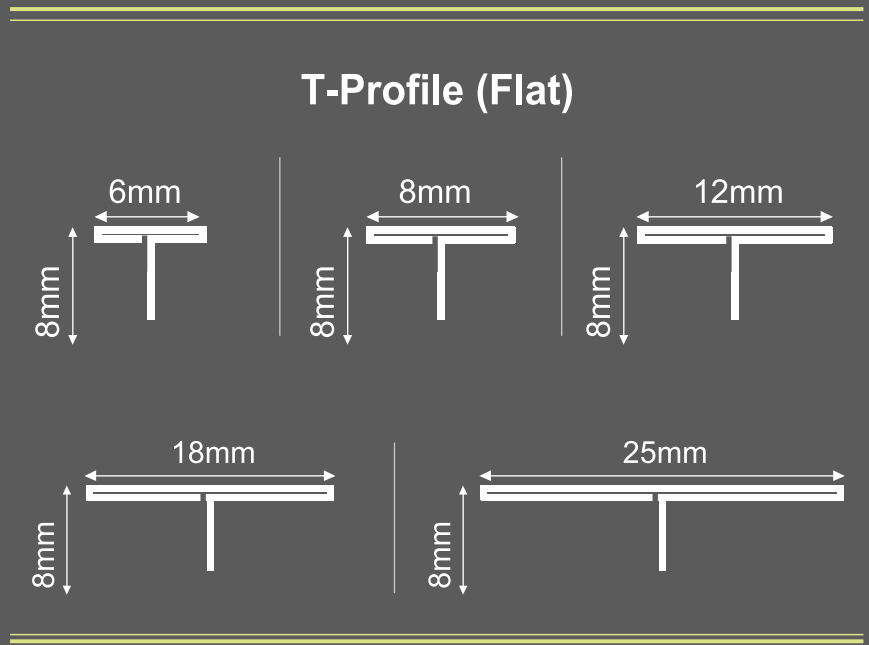

Colours Available:

◆ 3000mm Length

◆ 0.6mm Thickness

◆ SS-304

◆ PVD Colours