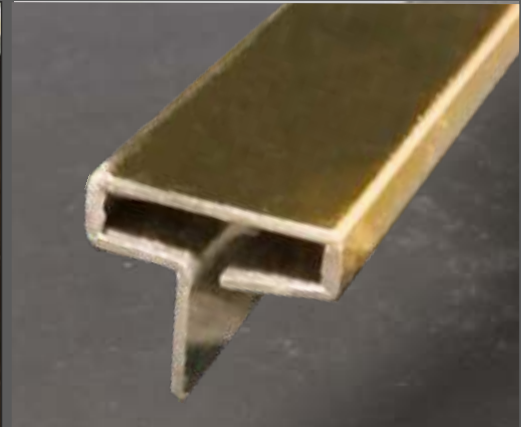

Decorative Profile

Decorative
T Profile (3.5)