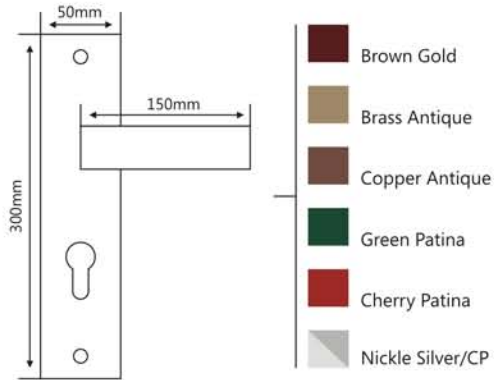

DI - 26

Size : 9" x 7.5"

DI - 28

Size : 7" x 5.5"

DI - 31

Size : 7.5" x 5.5"

DI - 37

Size : 6" x 4"

DI - COW

Size : 5.5", 3.5"

ELEPHANT BELL

Size : 4" x 2.5"

Brass Collection

EURO[®]
India

EXPERIENCE ALLURING DESIGNS

Premium
Lever on Backplate

Premium
Decorative Range

CIVIC

Material : Brass
Size : 200, 250mm
Function : Room & Outer Doors
Door Thickness : 35mm to 50mm

ER-816

Material : Brass
Size : 250mm
Function : Room & Outer Doors
Door Thickness : 35mm to 50mm