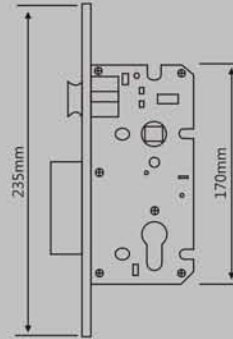

Material : Aluminium
Finish : SS/Antique
Size : 100 to 900mm
Rod Size : 10mm
Function : Window, Doors

S.A. METAL

Material : S.A.M
Finish : SS/RG/CA/Antique
Size : 100 to 900mm
Rod Size : 10mm
Function : Window, Doors

SQUARE

Material : S.A.M
Finish : SS/Antique
Size : 100 to 900mm
Rod Size : 10mm
Function : Window, Doors

Premium
Decorative Range

CY

Material : Brass
Function : Room & Outer Doors
Door Thickness : 35mm to 50mm