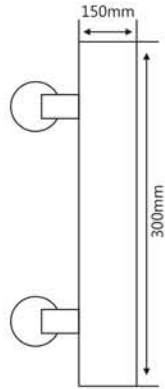

Premium
Decorative Range

- Brown Gold
- Brass Antique
- Copper Antique
- Green Patina
- Cherry Patina
- Nickle Silver/CP