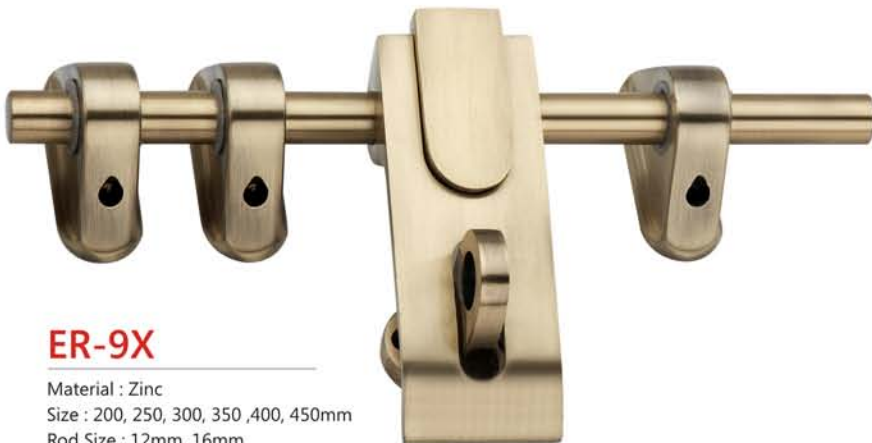

HERITAGE

Material : Brass
Size : 200, 250, 300, 350, 400, 450mm
Rod Size : 12mm, 16mm
Function : Room & Outer Doors

10 X

Material : Brass
Size : 200, 250, 300, 350, 400, 450mm
Rod Size : 12mm, 16mm
Function : Room & Outer Doors

EURO INDIA
QUALITY NOT
COMPROMISE

ER-016

Material : Brass
Size : 200,250,300,350,400,450mm
Rod Size : 12mm, 16mm
Function : Room & Outer Doors

ER-871

Material : Brass
Size : 200,250,300,350,400,450mm
Rod Size : 12mm, 16mm
Function : Room & Outer Doors

ER-872

Material : Brass
Size : 200,250,300,350,400,450mm
Rod Size : 12mm, 16mm
Function : Room & Outer Doors

ER-9X

Material : Zinc
Size : 200, 250, 300, 350, 400, 450mm
Rod Size : 12mm, 16mm
Function : Room & Outer Doors