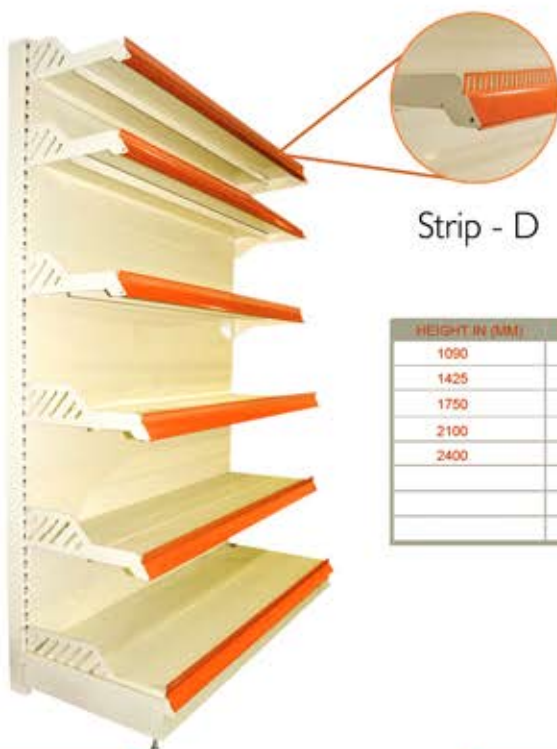

Hypermarket Racks

Wall Gondola

Center Gondola

HEIGHT IN (mm)	LENGTH IN (mm)	DEPTH (mm)
1752	877	450
2100	1776	600

Wall Gondola

Supermarket Racks

Strip - D

Acrylic stopper with data strip

HEIGHT IN (MM)	LENGTH IN (MM)	DEPTH (MM)
1090	602	145
1425	762	220
1750	877	145 + 145
2100	1050	220 + 145
2400	1176	220 + 220
		220 + 145 + 145
		220 + 220 + 145

Side stopper bracket

Supermarket Racks

Center Gondola