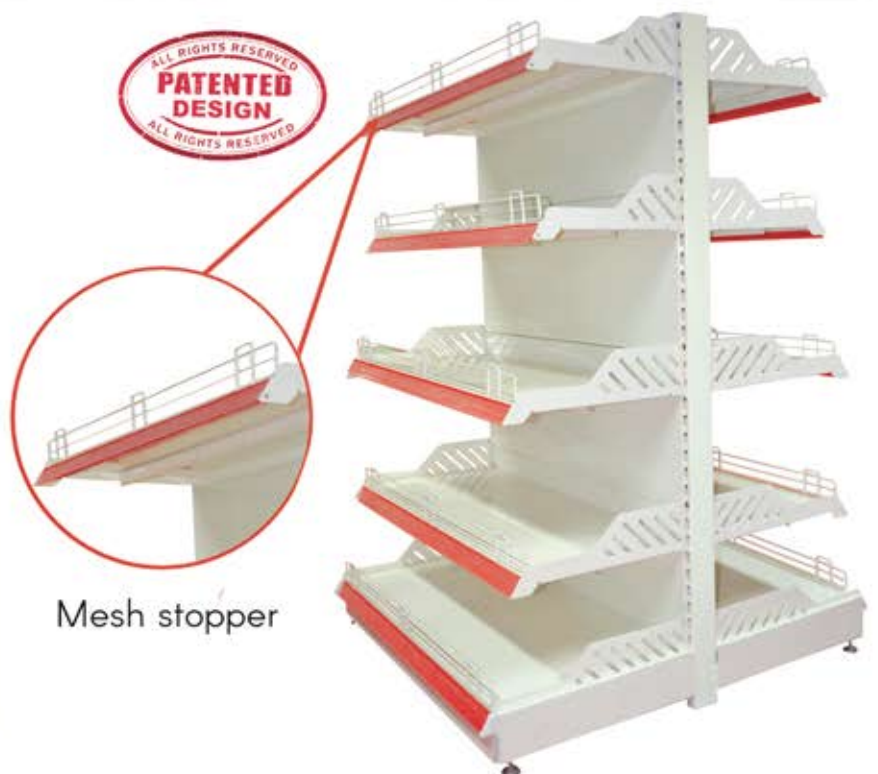

DONRACK'S
one stop storage solutions

HEIGHT IN (MM)	LENGTH IN (MM)	DEPTH (MM)
1090	602	145
1425	762	220
1750	877	145 + 145
2100	1050	220 + 145
2400	1176	220 + 220
		220 + 145 + 145
		220 + 220 + 145

ALL RIGHTS RESERVED
PATENTED DESIGN
ALL RIGHTS RESERVED

Mesh stopper