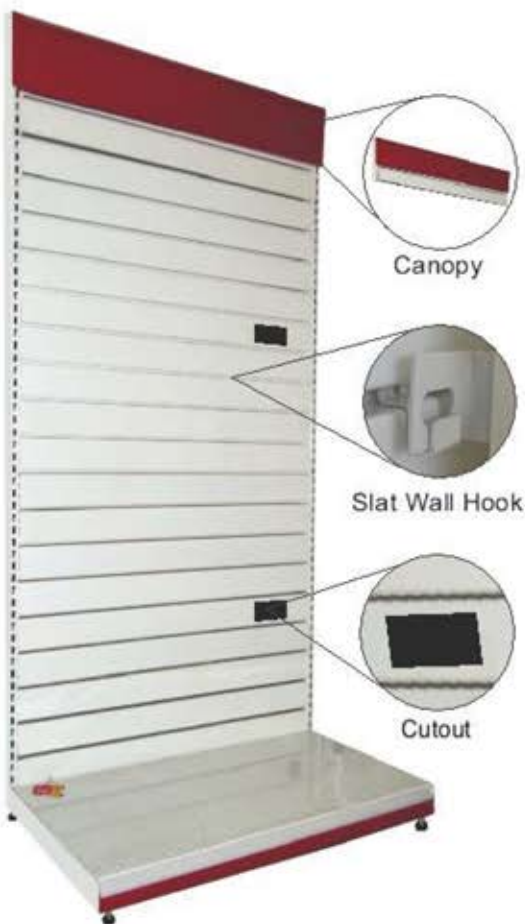

HEIGHT IN (mm)	LENGTH IN (mm)	DEPTH (mm)
800	2100	900

SS F & V Heaper
FV 06

Potato Onion Heaper with SS tray
FV 07

DONRACK'S
one stop storage solutions

HEIGHT IN (mm)	LENGTH IN (mm)	DEPTH (mm)
900	900	900

Fruit & Vegetable Racks

Wall Side F&V Racks

Appliances Display Racks

Slat Wall Back Panel Rack

Appliances Display Racks

Slat Wall Gondola

HEIGHT IN (mm)	LENGTH IN (mm)	DEPTH (mm)
H06 - 1752	877	525
H07 - 2100	1175	600

Appliances Display Racks

Center Gondola

HEIGHT IN (MM)	LENGTH IN (MM)	DEPTH (MM)
764		
1093	600	300
1423	762	375
1752	876	450
2082	1048	525
2410	1175	600

DONRACK'S
one stop storage solutions

Metal Base Podium